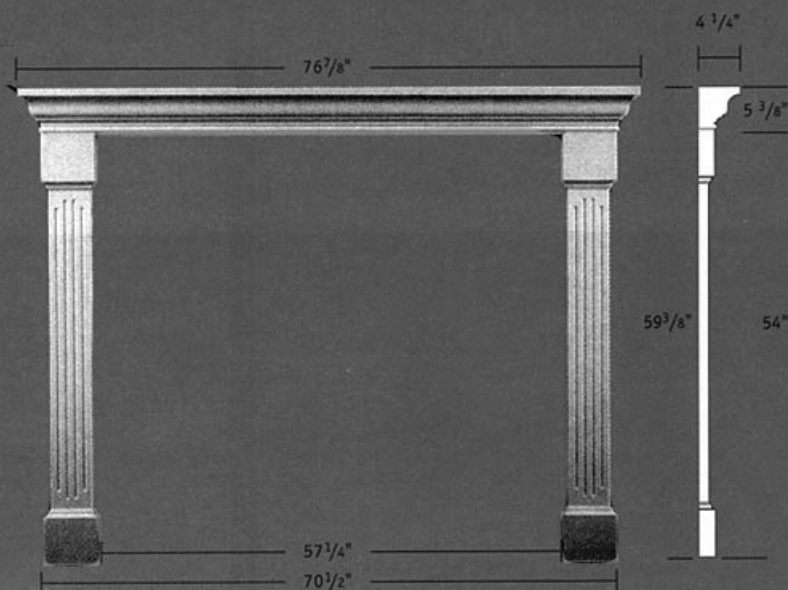

### FP7240-P • Pilasters Only (Pair)

Width 6 $\frac{1}{8}$ "  
Height 40 $\frac{1}{8}$ "  
Projection 1 $\frac{1}{8}$ "

# Fireplace Surrounds

FP7254 • Fireplace Surround (with taller pilasters)

FP7254-C • Complete Unit (3 pc)

Width 57<sup>7</sup>/<sub>8</sub>" I.D.

Height 54" I.D.

Projection 4<sup>1</sup>/<sub>4</sub>" (Top of Mantle)

FP7254-P • Pilasters Only (Pair)

Width 6<sup>1</sup>/<sub>8</sub>"

Height 54"

Projection 1<sup>1</sup>/<sub>2</sub>"

http://www.rdesignersworld.com TEL: 800-963-3890 718-963-3890

http://www.rdesignersworld.com TEL: 800-963-3890 718-963-3890