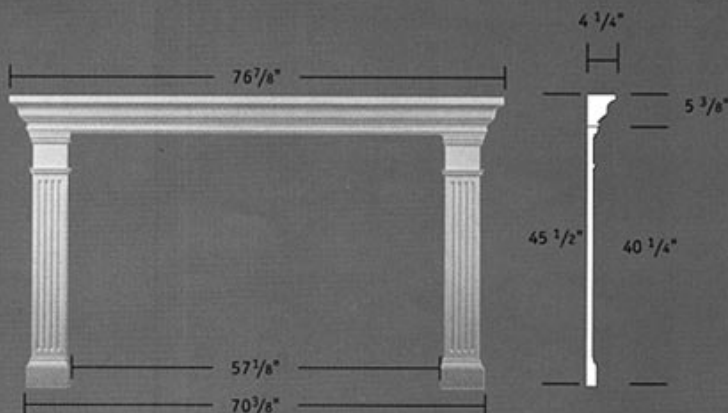

FP7240-P • Pilasters Only (Pair)

Width 6 $\frac{1}{8}$ "
Height 40 $\frac{1}{8}$ "
Projection 1 $\frac{1}{8}$ "