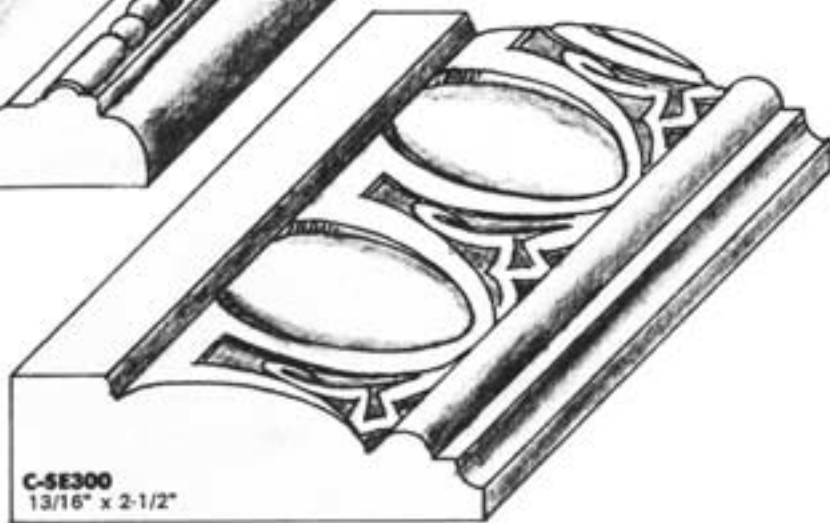

# CASING

C-RR265  
3/4" x 3-1/4"

C-EM615  
3/4" x 1-3/4"

C-D5408  
1" x 4"

C-SE300  
13/16" x 2-1/2"

Serving the Industry Since 1968.

<http://www.rdesignersworld.com> TEL: 718-963-3890 800-963-3890

FAX: 718-384-4803