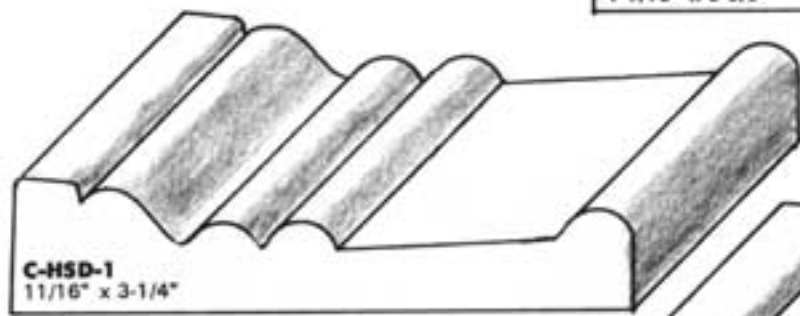

# CASING

The Original and Simply The Best.

**C-PO350**  
1-1/8" x 3-1/2"

**C-TH141**  
1-1/8" x 5-1/8"

**C-PA550**  
13/16" x 5-1/2"

**C-SM600**  
1-1/4" x 6"

# CASING

Dura Flex...when moulding requirements throw you a Curve.

**T-RB300**  
1" x 3-1/2"

**C-DHOWE**  
1" x 3-1/2"

**C-TT300**  
1-1/16" x 3-3/8"

**C-HSD-1**  
11/16" x 3-1/4"

**C-V5300**  
1" x 3-1/4"

**C-SE71**  
3/4" x 3-1/2"