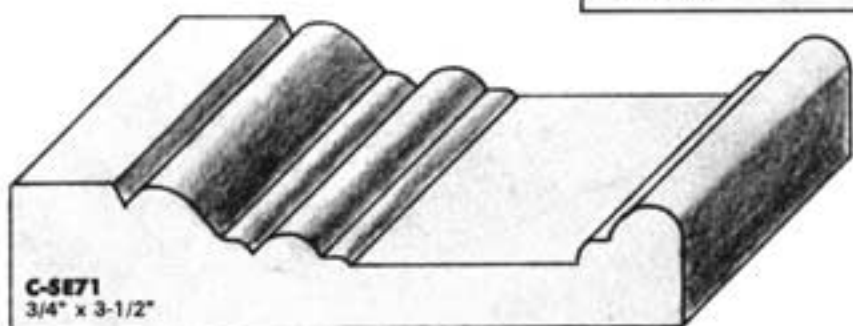

# CASING

The Original and Simply The Best.

**C-PO350**  
1-1/8" x 3-1/2"

**C-TH141**  
1-1/8" x 5-1/8"

**C-PA550**  
13/16" x 5-1/2"

**C-SM600**  
1-1/4" x 6"

# CASING

Dura Flex...when moulding requirements throw you a Curve.

**T-RB300**  
1" x 3-1/2"

**C-DHOWE**  
1" x 3-1/2"

**C-TT300**  
1-1/16" x 3-3/8"

**C-HSD-1**  
11/16" x 3-1/4"

**C-V5300**  
1" x 3-1/4"

**C-SE71**  
3/4" x 3-1/2"