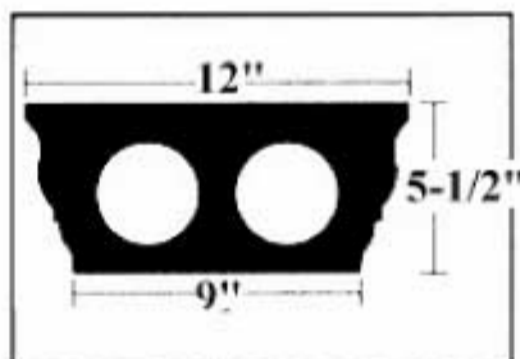

Balustrade Bottom Railing
No. 32301