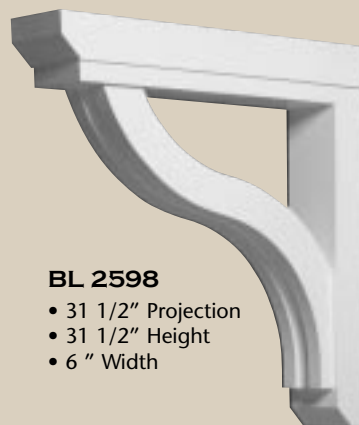

1 • 8 0 0 • 6 8 5 • 9 9 8 1

BLOCKS, BRACKETS & GINGERBREADS

BL 2589

- 15" Projection
- 20" Height
- 5" Width

BL 2590

- 10 5/8" Projection
- 19 1/4" Height
- 4 1/2" Width

BL 2591

- 15" Projection
- 18" Height
- 3 1/2" Width

BL 2592

- 14" Projection
- 9" Height
- 3 1/2" Width

BL 2593

- 20" Projection
- 14 1/2" Height
- 6" Width

BL 2594

- 12 3/8" Projection
- 23" Height
- 2 1/2" Width

BL 2595

- 6 1/8" Projection
- 4 1/8" Height
- 4 3/4" Width

BL 2596

- 9 1/2" Projection
- 17 1/4" Height
- 2" Width

BL 2597

- 22 1/4" Projection
- 7" Height
- 6 3/8" Width

BL 2598

- 31 1/2" Projection
- 31 1/2" Height
- 6" Width

BL 2599

- 11" Projection
- 9" Height
- 7 1/4" Width