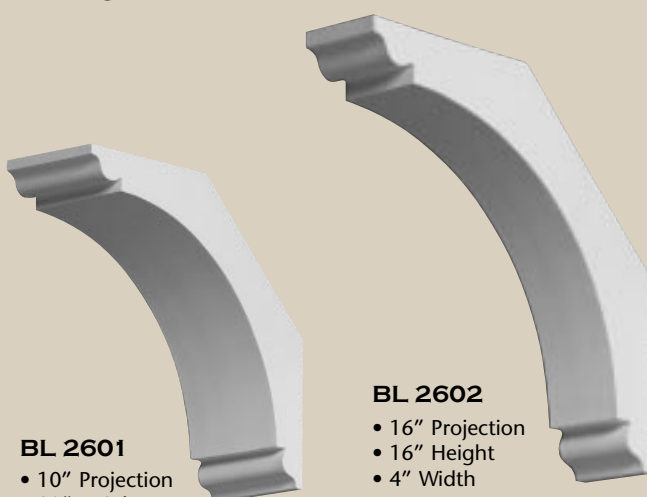

BL 2600

- 9 3/4" Projection
- 9" Height
- 5" Width

BLOCKS, BRACKETS & GINGERBREADS

COMBINED BL 2604

- 17 1/4" Projection
- 21" Width
- 10 3/8" Height
- Block Components for MD 1484 on page 115

BL 2604C

- 11 1/4" Projection
- 1 11/16" Height
- 21" Width

BL 2604B

- 16 11/16" Projection
- 2 1/16" Height
- 13 7/8" Width

BL 2604A

- 15 3/8" Projection
- 6 5/8" Height
- 8 3/4" Width

BL 2601

- 10" Projection
- 10" Height
- 4" Width

BL 2602

- 16" Projection
- 16" Height
- 4" Width