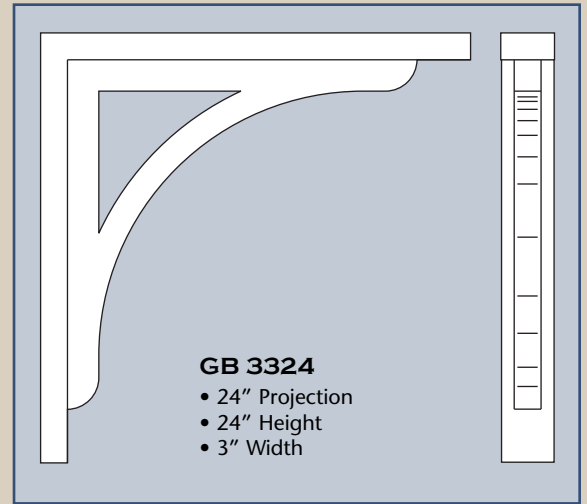

GB 3324

- 24" Projection
- 24" Height
- 3" Width