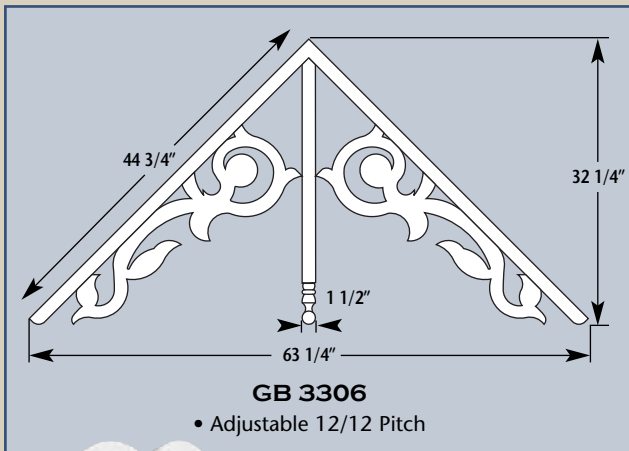

GB 3307A WITHOUT FRAME

- 6" Projection
- 17 3/4" Height
- 1" Width